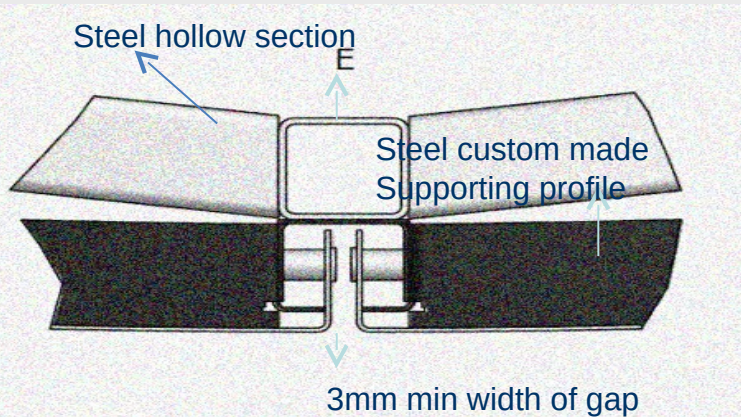

PROIECT: RIVER WEST MALL, GRECIA